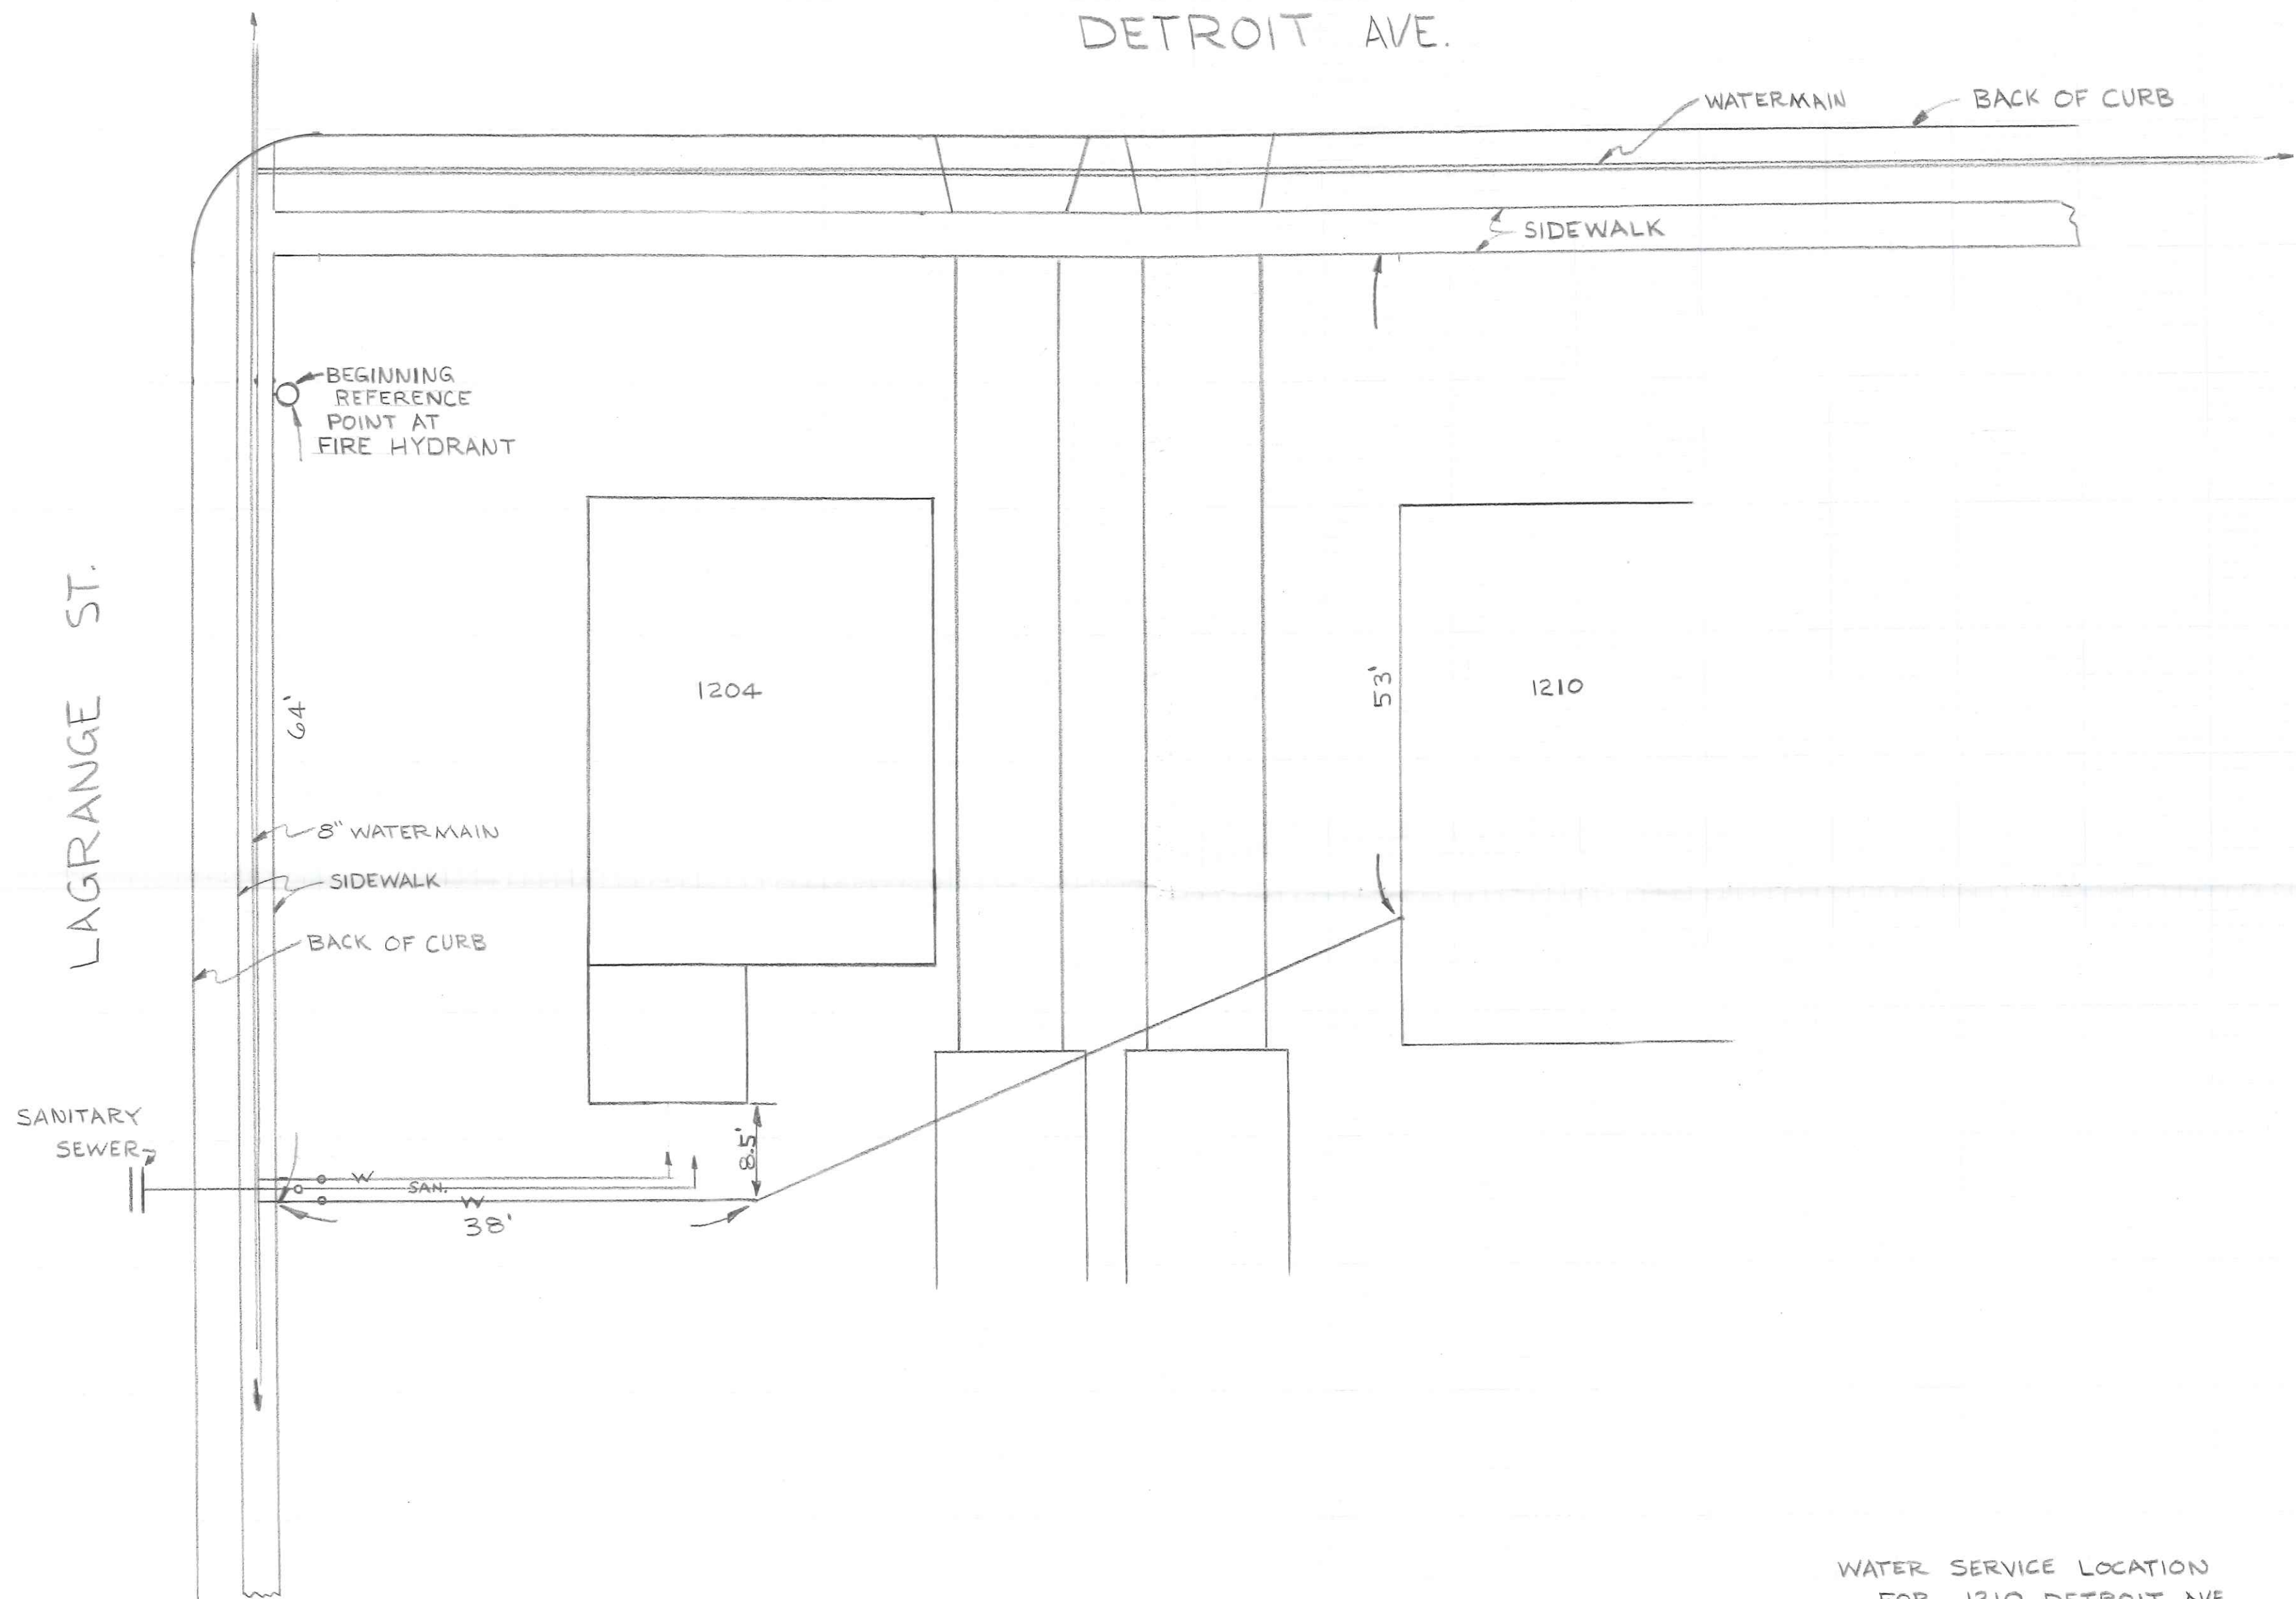

SCALE
1"=10' N

DETROIT AVE.

WATER SERVICE LOCATION
FOR 1210 DETROIT AVE.

9-9-81 JOHN HELBERG